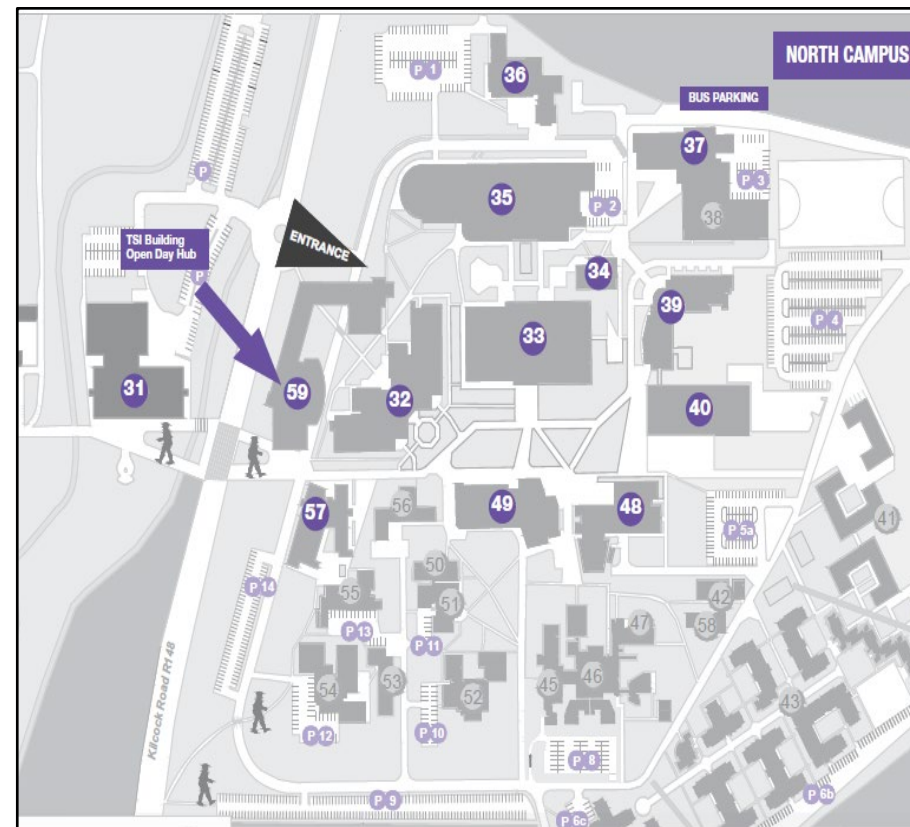

TOURS TIMETABLE | MAYNOOTH UNIVERSITY OPEN DAY | SATURDAY 27 APRIL

Time	Tour	Starting Location
10:55am	Science* <i>(Repeated at 12:40pm)</i>	TSI LT3 in TSI Building (59 on map)
10:55am	Media Studies* <i>(Repeated at 12:40pm)</i>	JHL2 in John Hume Building (49 on map)
10:55am	Computer Science / Multimedia* <i>(Repeated at 12:40pm)</i>	JHL3 in John Hume Building (49 on map)
11:00am	Campus & Library Tour <i>(Repeated at 12pm, 1pm, 2pm)</i>	School of Education Building (57 on map)
11:30am	Experimental Physics/Astrophysics*	TSI LT3 in TSI Building (59 on map)
11:30am	Computational Thinking*	TSI 1.26 in TSI Building (59 on map)
12:00pm	Campus & Library Tour <i>(Repeated at 1pm, 2pm)</i>	School of Education Building (57 on map)
12:05pm	Chemistry/Pharmaceutical & Biomedical Chemistry*	TSI LT3 in TSI Building (59 on map)
12:05pm	Music Technology*	TSI 1.26 in TSI Building (59 on map)
12:40pm	Science*	TSI LT3 in TSI Building (59 on map)
12:40pm	Media Studies*	JHL2 in John Hume Building (49 on map)
12:40pm	Computer Science / Multimedia*	JHL3 in John Hume Building (49 on map)
12:40pm	Music*	Arts Annex (34 on map)
1:00pm	Campus & Library Tour <i>(Repeated at 2pm)</i>	School of Education Building (57 on map)
13:15pm	Biology / Biotechnology / Biomedical Sciences*	JHL1 in John Hume Building (49 on map)
14:00pm	Campus & Library Tour	School of Education Building (57 on map)

*The tour will begin immediately after the talk

**SATURDAY 27 APRIL
TOURS TIMETABLE**