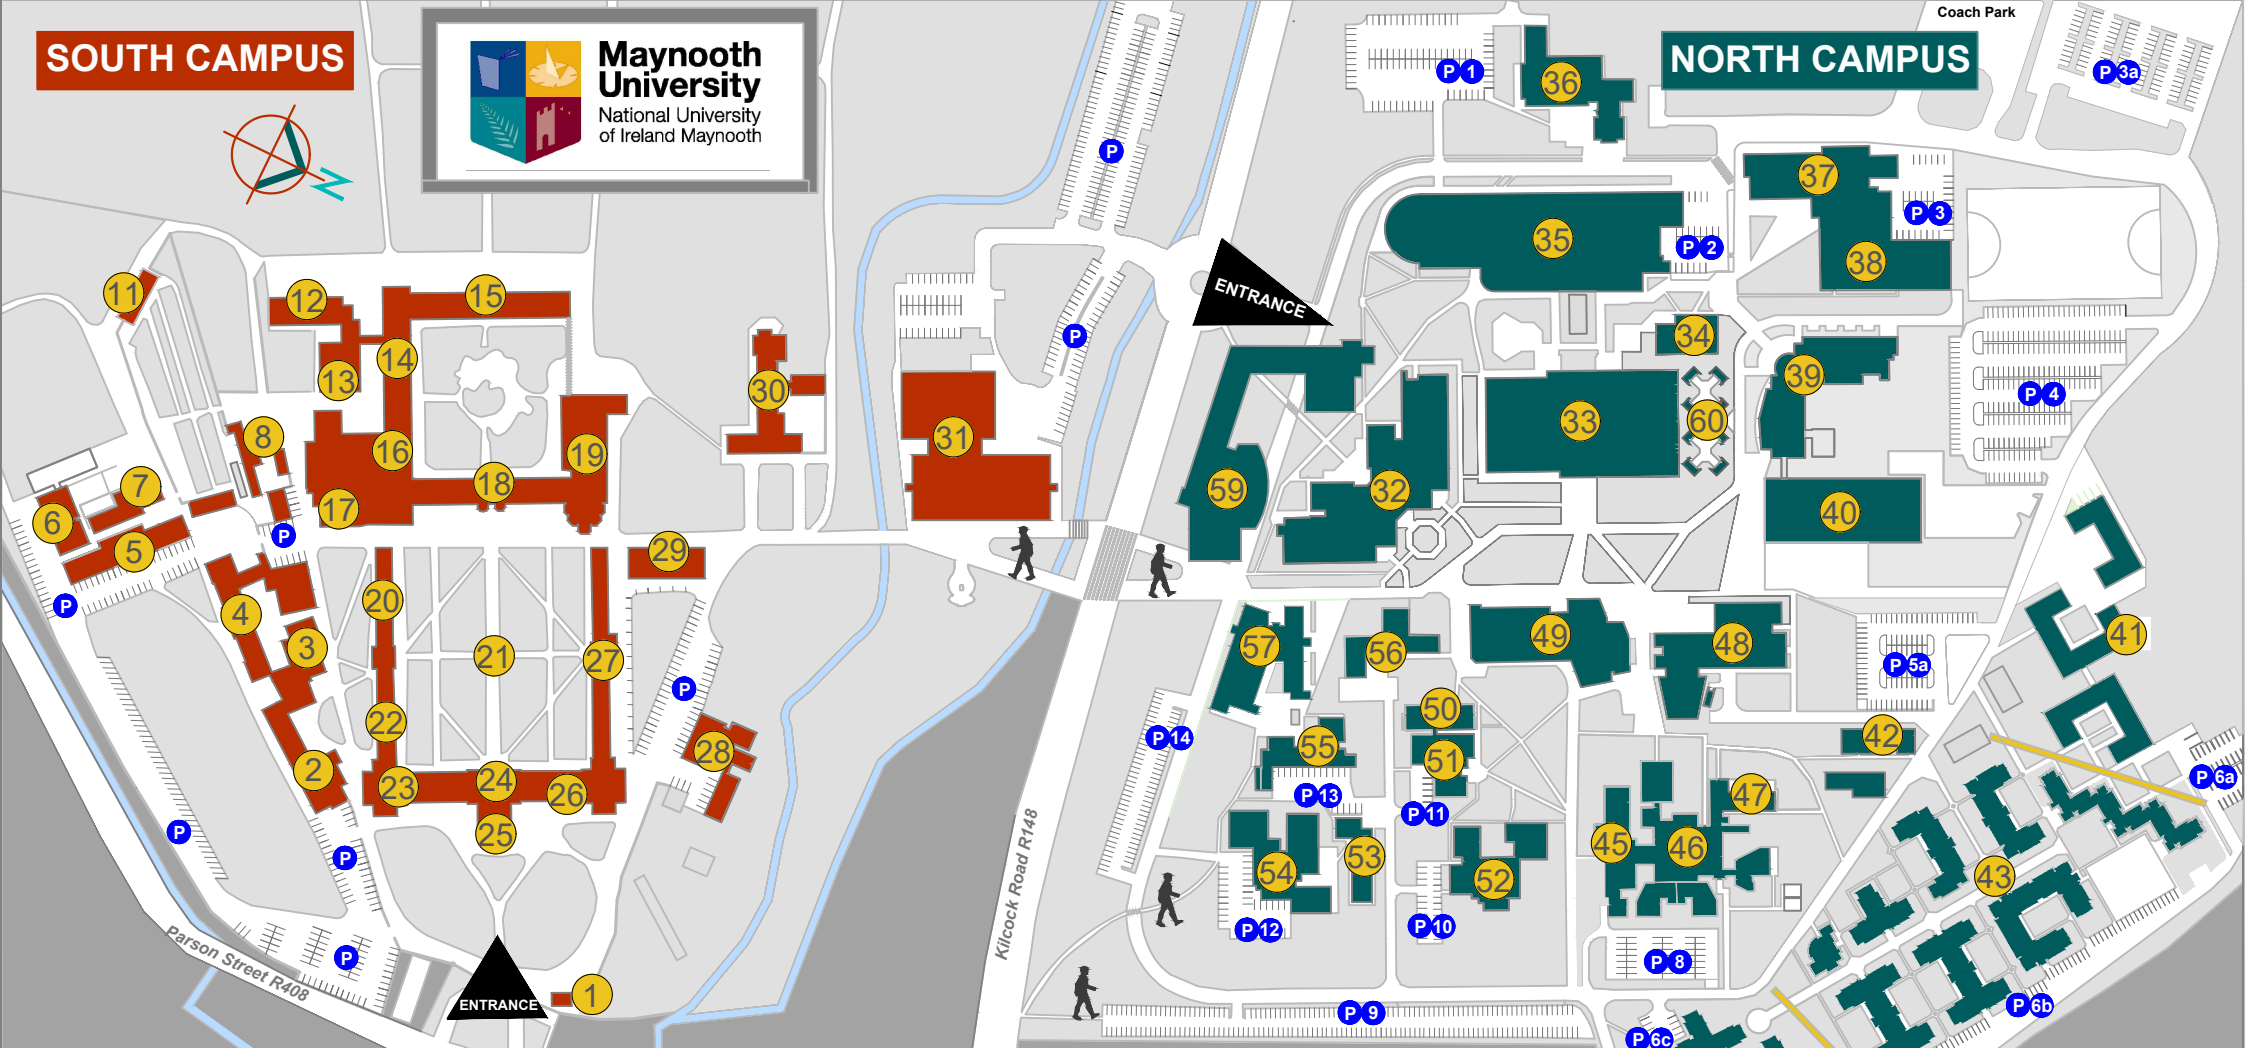

SOUTH CAMPUS

NORTH CAMPUS

Apple Store	8	Gate Lodge	1	Music Performance Suite	6	School of Education	57
Arts Building	33	Humanity House	22	Music Technology Lab	6	Science Building	32
Arts Annex	34	Iontas	48	New House	27	Sports Complex	38
Aula Maxima	29	John Hume Building	49	Phoenix Restaurant	37	St. Catherine's House	56
Auxilia	52	John Paul II Library	31	Power House	17	St. Joseph's Square	21
Bioscience & Electronic Engineering Building	39	Junior Infirmary	11	Product Design Studios	42	St. Mary's House	15
Callan Building	35	Laraghbyran House	55	Pugin Hall	16	St. Patrick's House	18
College Chapel	19	Loftus Halls	12	Renehan Hall	16	Stoyte House	25
Columba Centre	30	Logic Annex	7	Rhetoric Annex	3	Student Services	51
Courtyard Apartments	41	Logic House	5	Rhetoric House	4	Student Union Centre	36
Crèche	47	Long Corridor	24	River Apartments	43	The Bursar's Office	45
Dunboyne House	20	Lyreen House	28	Riverstown Lodge	2	The Pods	60
Education House	54	MAP Lodge (Access office)	50	Rowan House	53	T.S.I Building	58
Eolas	40	MCCA - Maynooth Campus Conference & Accommodation	23	Russell Library	14	Trocaire	26
		Museum	13	Rye Hall & Apartments	46	Village Apartments	44

Car parking on campus offers a mix of spaces for students, staff and visitors. Please check www.maynoothuniversity.ie/location for details about restrictions.