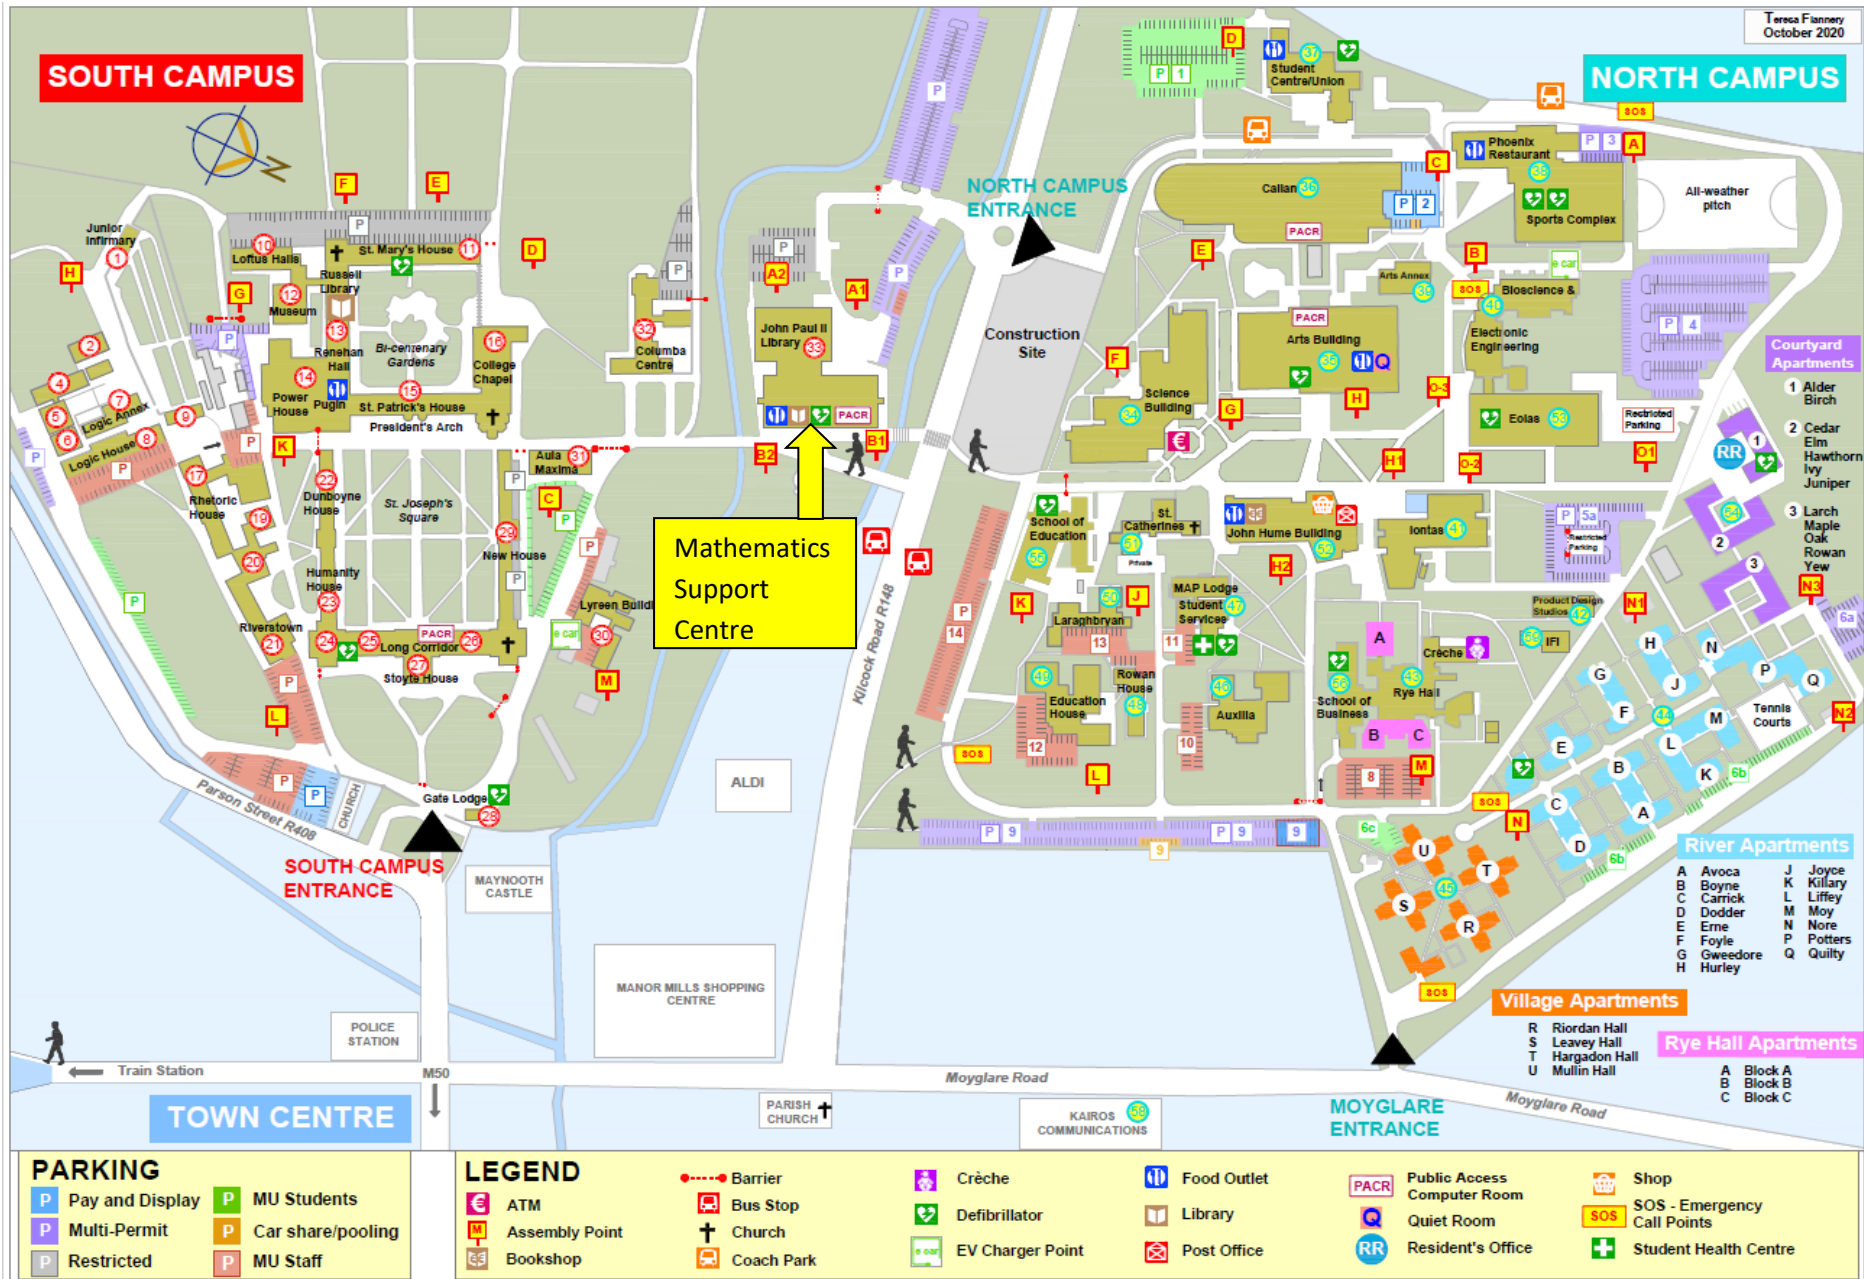

Maynooth University Campus Map

Teresa Fianney
October 2020

- River Apartments**
- A Avoca
 - B Boyne
 - C Carrick
 - D Dodder
 - E Erne
 - F Foyle
 - G Gweedore
 - H Hurley
 - J Joyce
 - K Killary
 - L Liffey
 - M Moy
 - N Nore
 - P Pottery
 - Q Quilty
- Village Apartments**
- R Riordan Hall
 - S Leavey Hall
 - T Hargadon Hall
 - U Mullin Hall
- Rye Hall Apartments**
- A Block A
 - B Block B
 - C Block C