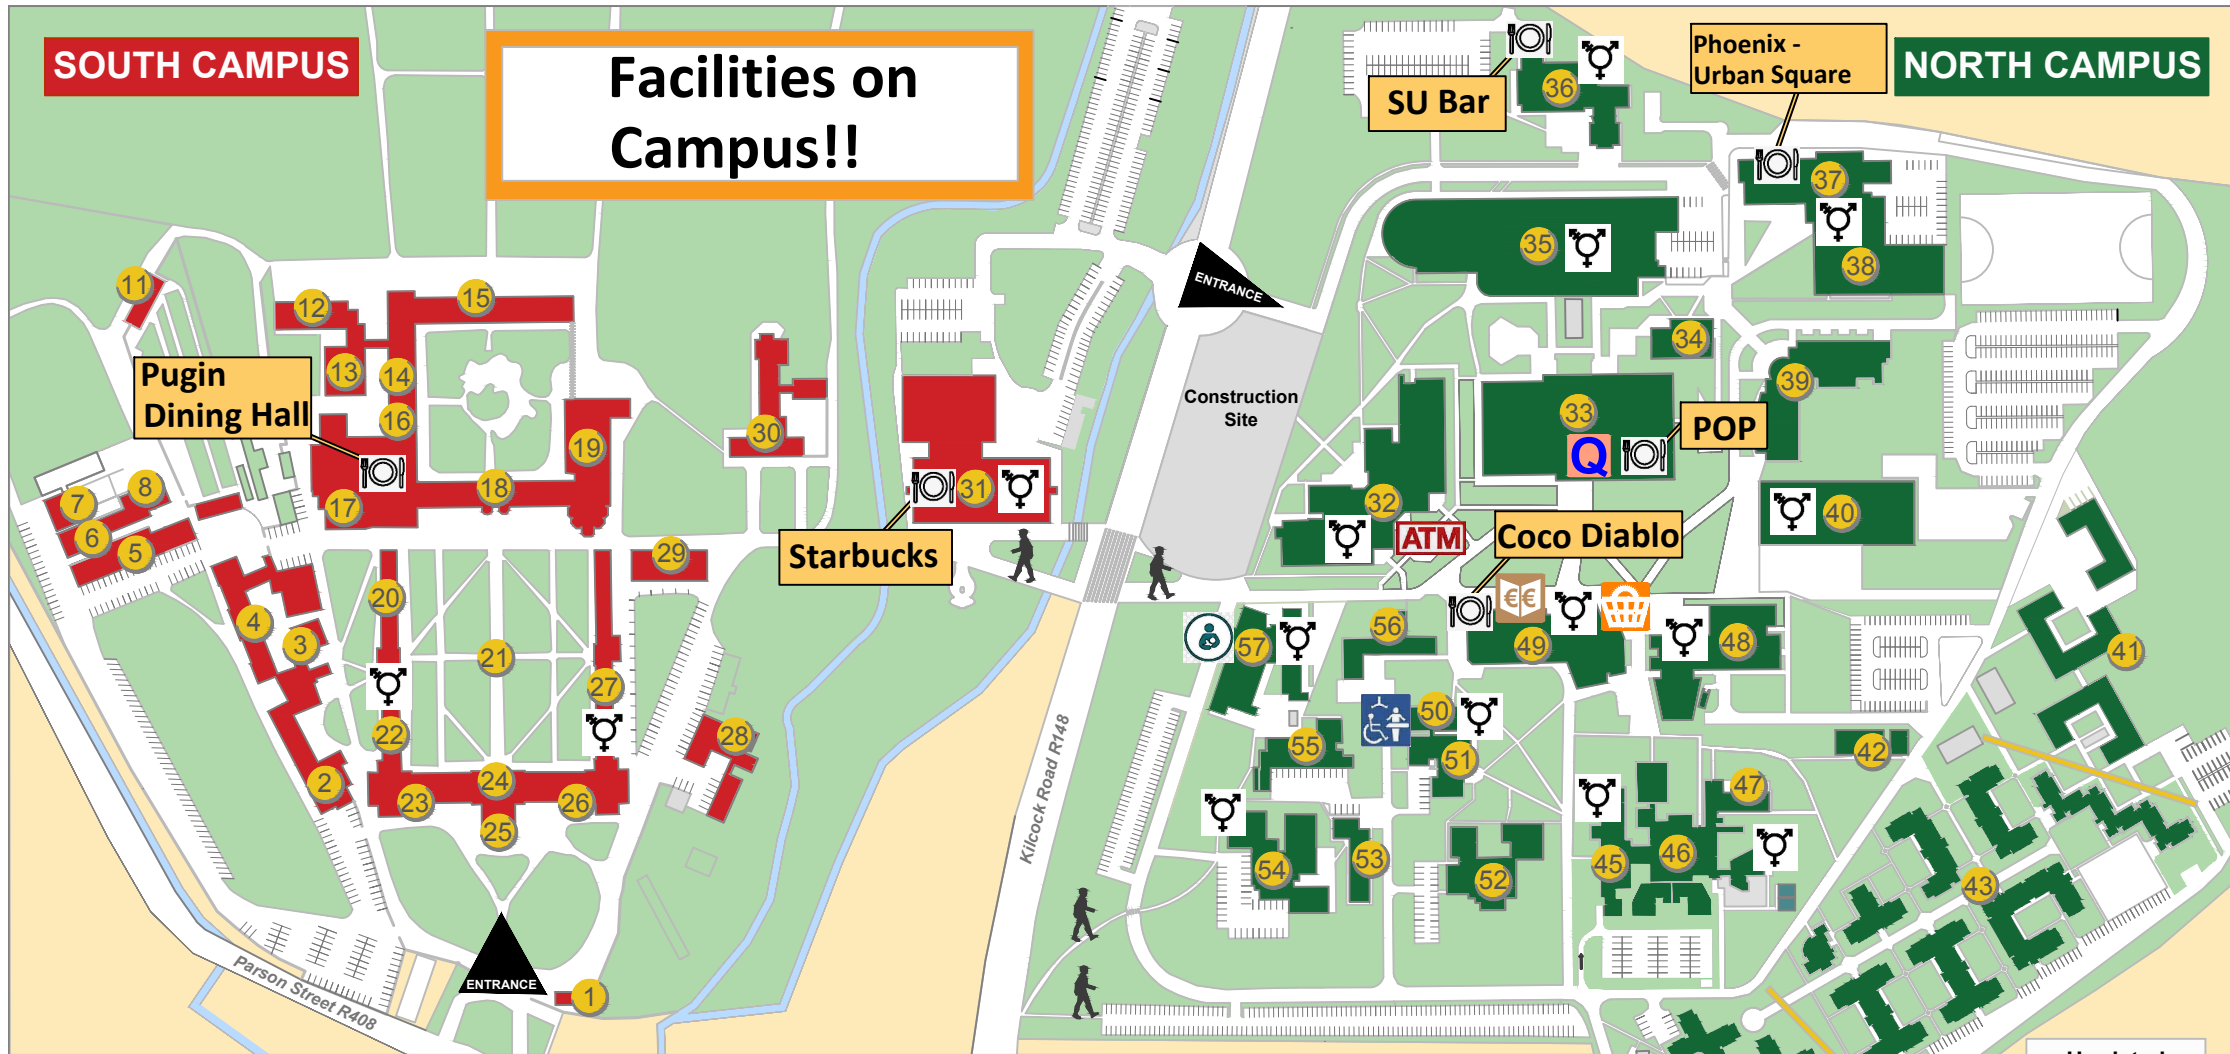

SOUTH CAMPUS

Facilities on Campus!!

NORTH CAMPUS

Up-dated
November 2021
Teresa Flannery

- Arts Building 33
- Aula Maxima 29
- Auxilia 52
- Bioscience & Electronic Engineering Building 39
- Callan Building 35
- College Chapel 19
- Columba Centre 30
- Courtyard Apartments 41
- Crèche 47
- Dunboyne House 20
- Education House 54
- Eolas 40
- Gate Lodge 1

- Humanity House 22
- Iontas 48
- John Hume Building 49
- John Paul II Library 31
- Junior Infirmary 11
- Laraghbyran House 55
- Loftus Halls 12
- Logic Annex 8
- Logic House 5
- Long Corridor 24
- Lyreen House 28
- MAP Lodge (Access office) 50
- MCCA - Conference & Accommodation 23
- Museum 13

- Music Performance Suite 7
- Music Technology Lab 6
- New House 27
- Phoenix Restaurant 37
- Power House 17
- Product and Design Studios 42
- Renehan Hall 16
- Rhetoric Annex 3
- Rhetoric House 4
- River Apartments 43
- Riverstown Lodge 2
- Rowan House 53
- Russell Library 14
- Rye Hall & Apartments 46
- School of Business 45

- School of Education 57
- Science Building 32
- Sports Complex 38
- St. Catherine's House 56
- St. Joseph's Square 21
- St. Mary's House 15
- St. Patrick's House 18
- Stoyte House 25
- Student Services 51
- Student Union Centre 36
- Student Common Room 34
- Trocaire 26
- Village Apartments 44