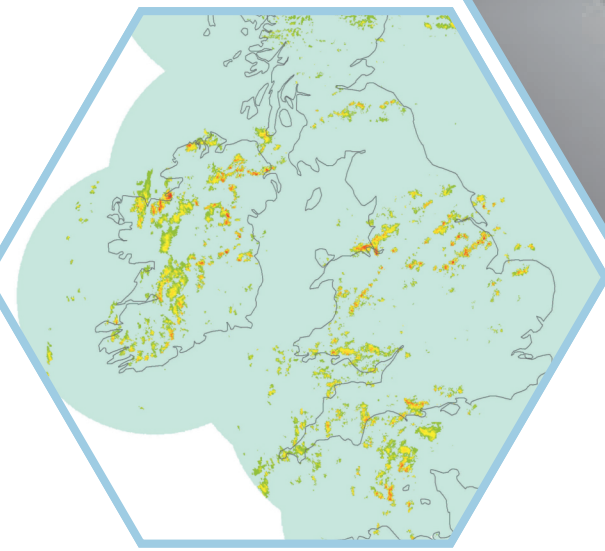

**Password:
My future**

MLitt and PhD Research Degrees

**Maynooth
University**
National University
of Ireland Maynooth

**Maynooth University
Department of Geography**

What you need to know

Student-Centred Research Programme

As part of the postgraduate research experience at Maynooth University Department of Geography, you will design a flexible, inquiry based programme of learning tailored to suit your specific research stage and career needs. This includes access to essential training in research methodologies, data analytics, and advanced discipline-specific and interdisciplinary modules delivered by leading academics. By the end of the programme, you will have developed the critical skills to enable you to advance your career to the next level or wherever you choose to take it.