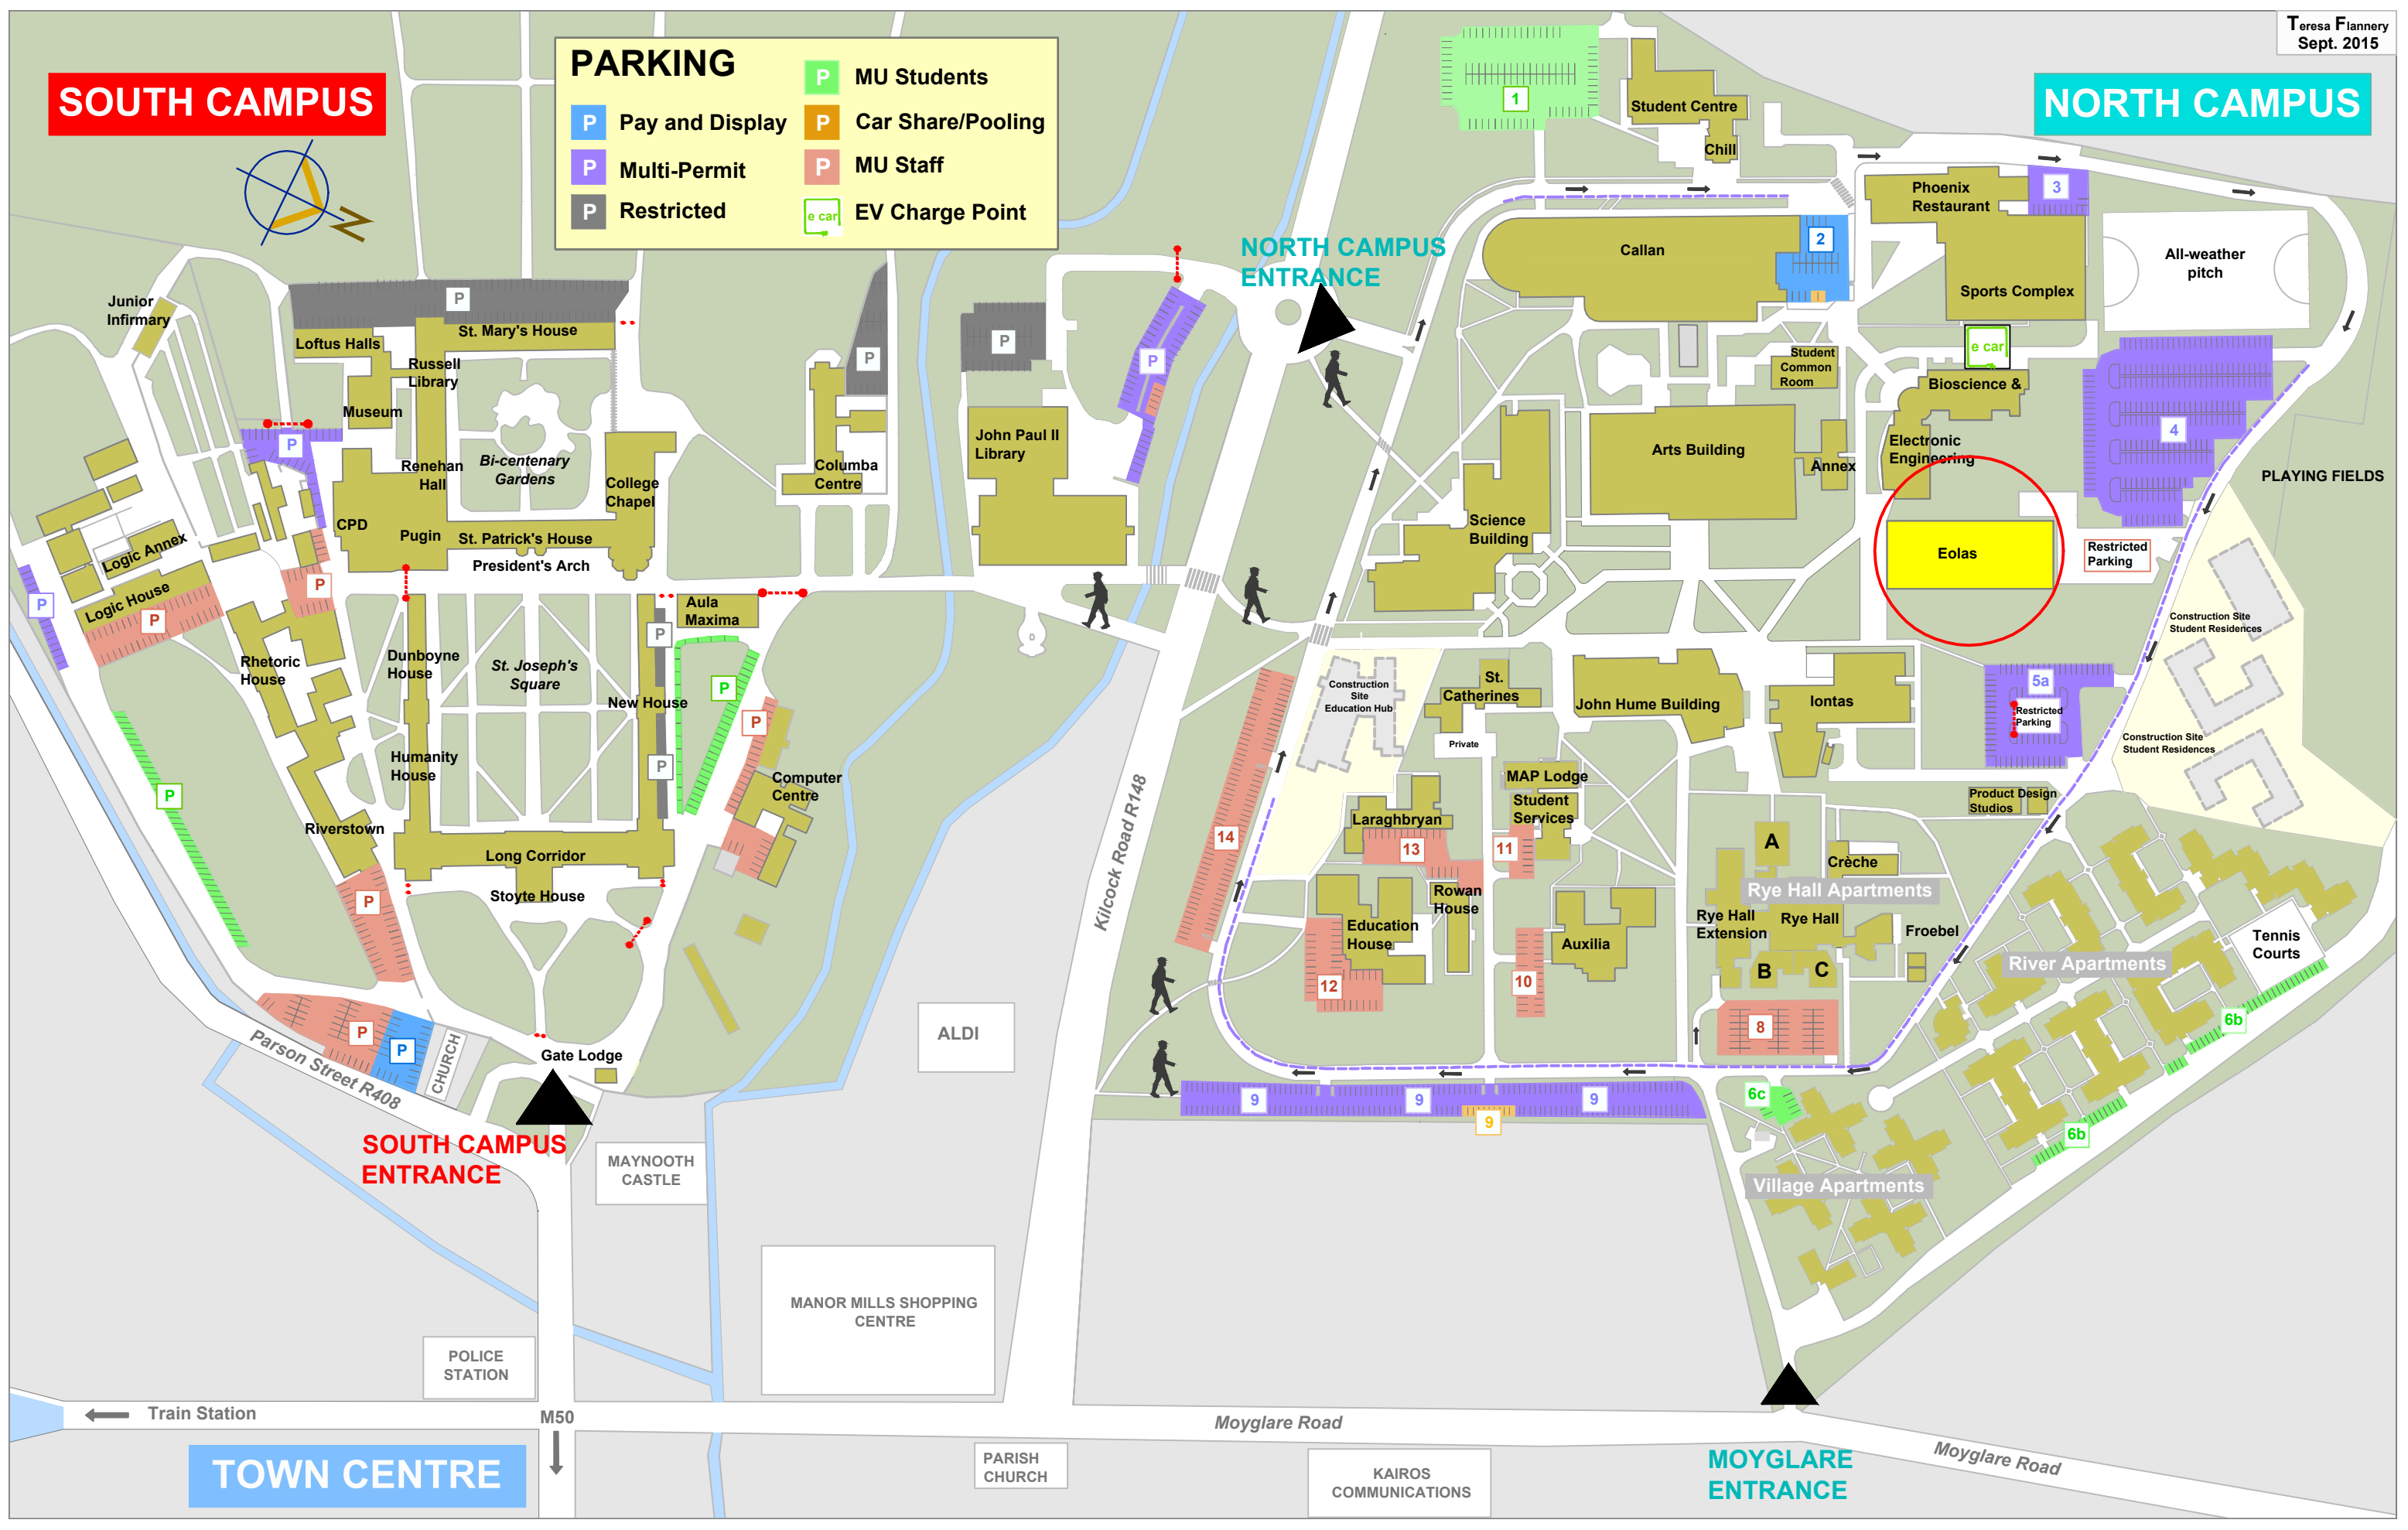

SOUTH CAMPUS

NORTH CAMPUS

PARKING

	MU Students
	Pay and Display
	Multi-Permit
	Restricted
	Car Share/Pooling
	MU Staff
	EV Charge Point

TOWN CENTRE

MOYGLARE ENTRANCE