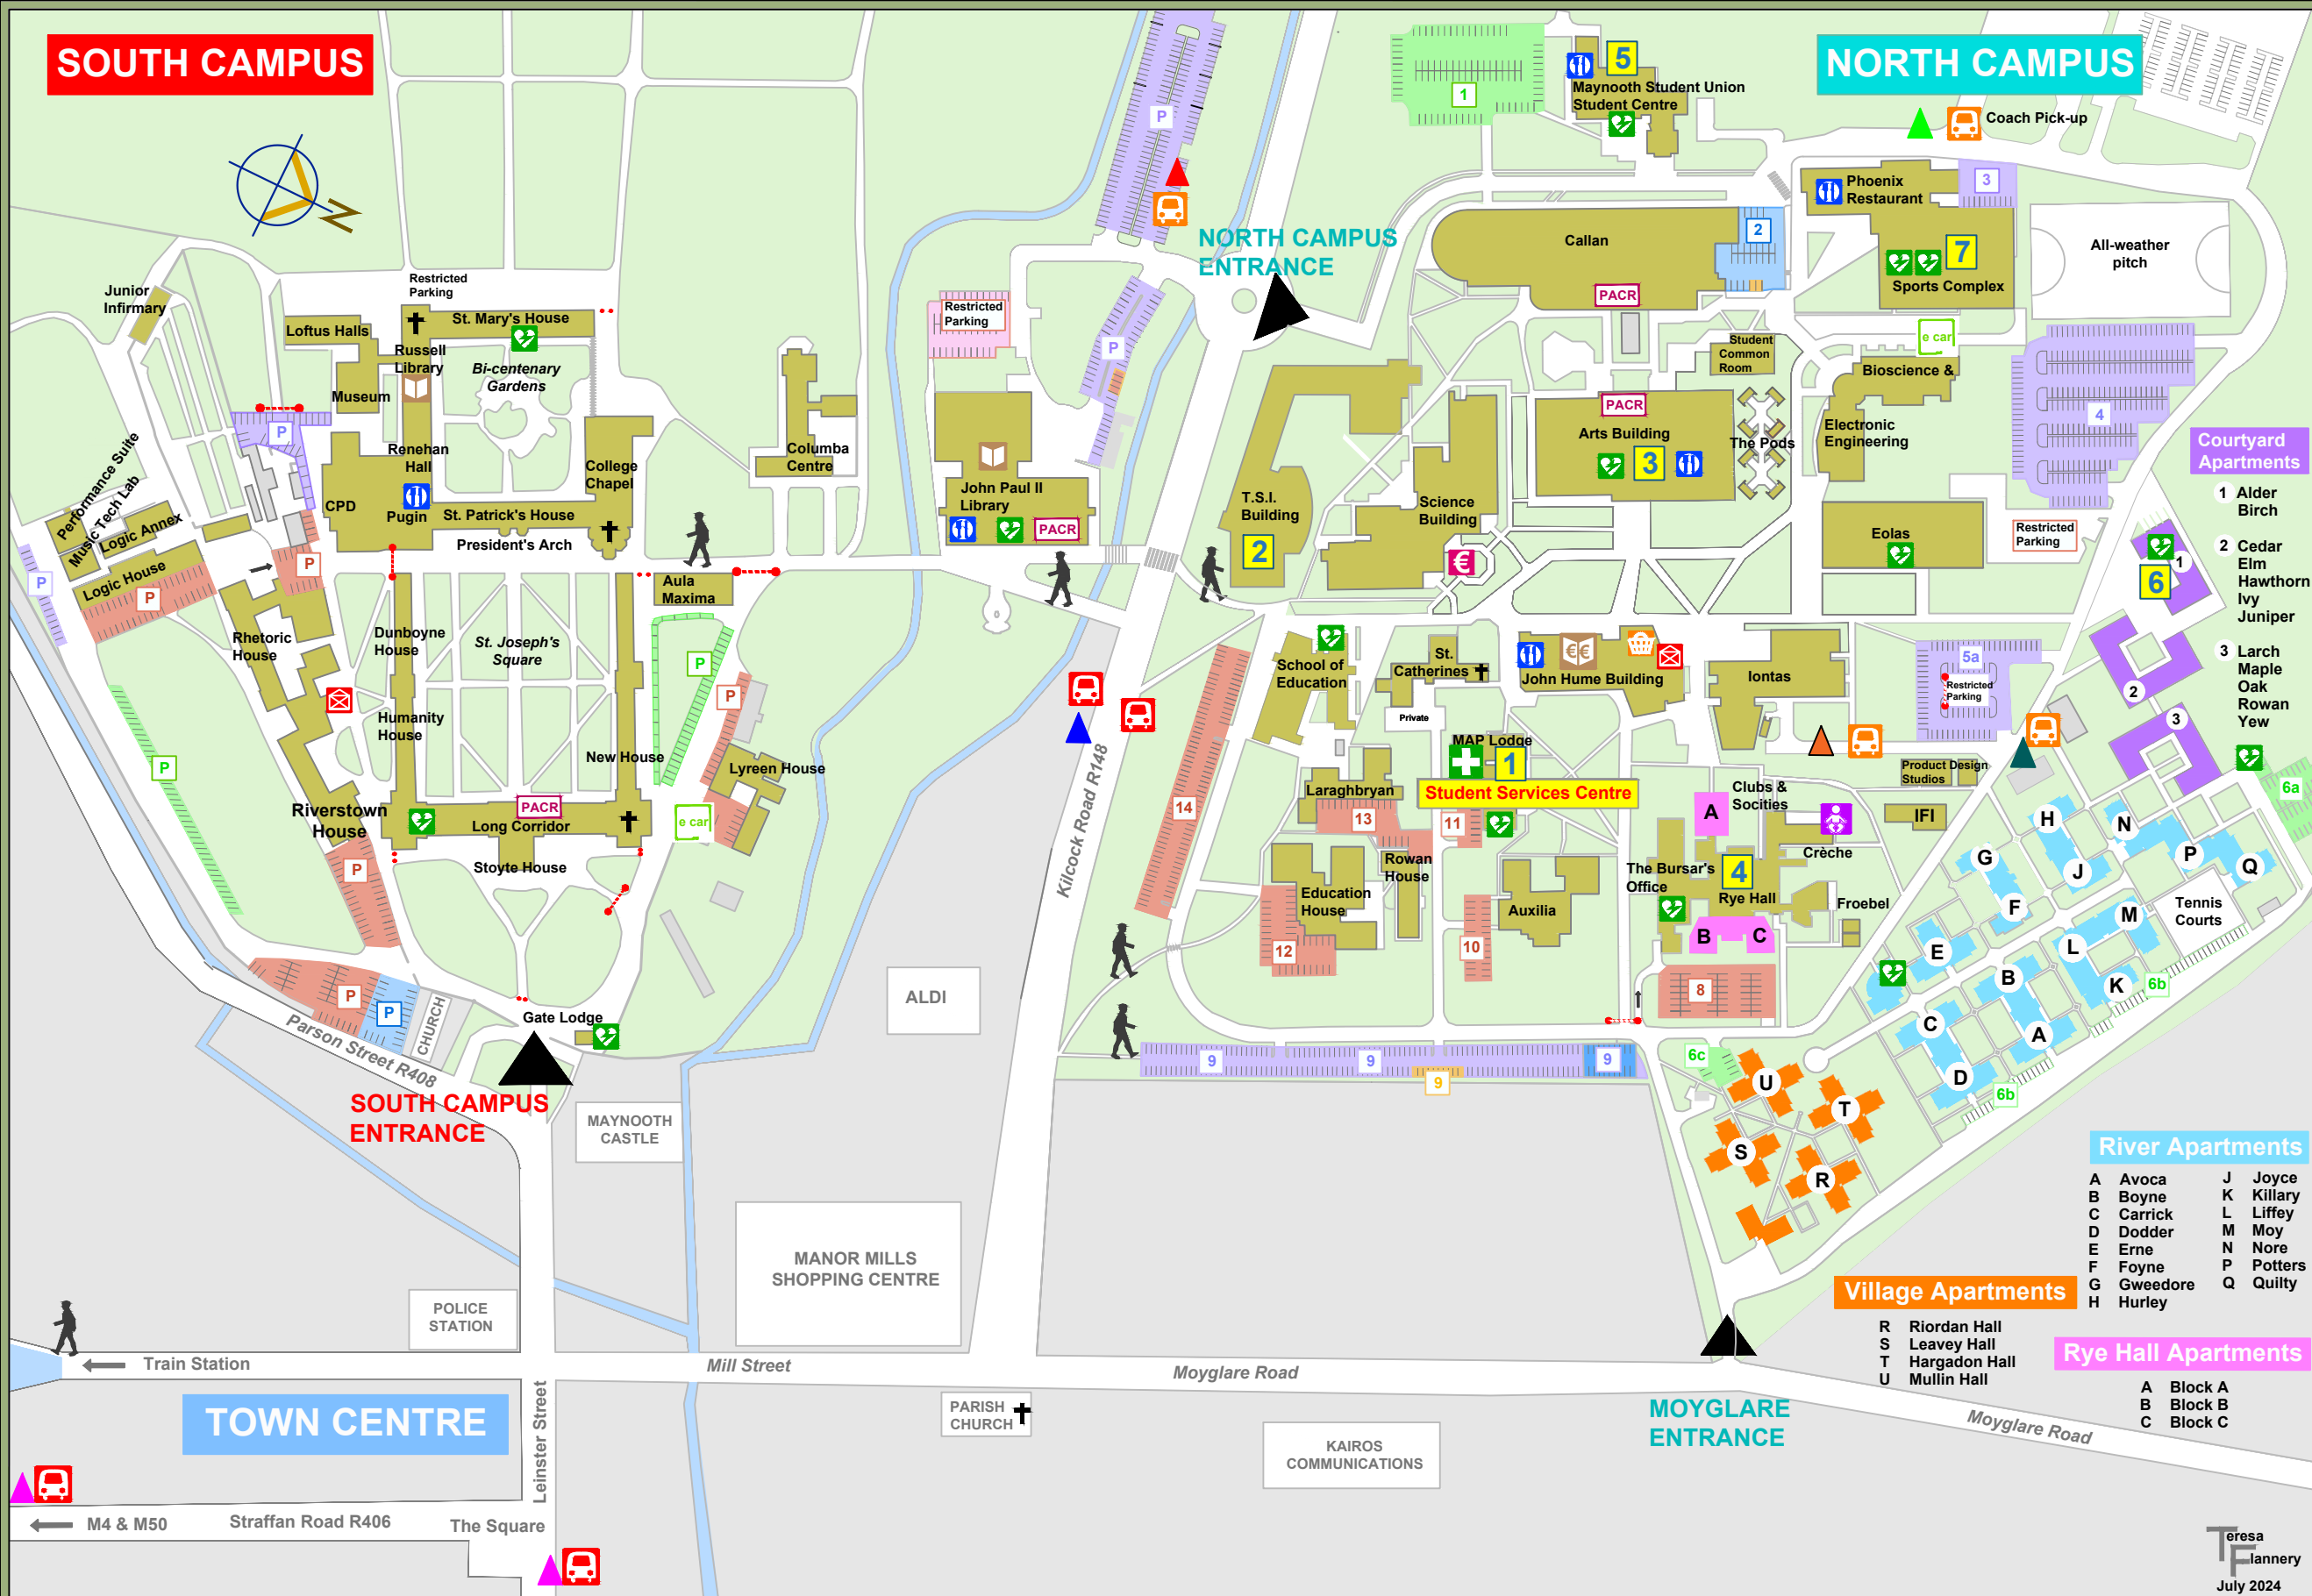

SOUTH CAMPUS

NORTH CAMPUS

STUDENT SERVICES

- 1** STUDENT SERVICES CENTRE
 - Student Support Hub
 - Student Health Service
 - Budgeting Advice Service
 - Counselling Service
 - Healthy Campus
 - Pastoral Care Advisory
 - Student Advisory

LEGEND

- ATM
- Bookshop
- Bus Stop
- Church
- Coach Park
- Crèche
- Defibrillator
- Electric Charger Point
- Food Outlet
- Library
- Pedestrians Only
- Post Office
- Public Access Computer Room
- Shop
- Student Health Service

PARKING

- MU Students
- Car share/pooling
- Multi-Permit
- MU Staff

BUS STOPS

- J. J. Kavanagh, Streamline (Athboy Via Kilcock)
- Kildare Local Link, Kearns
- Slevins (Dundrum via Main Street)
- Finlays (Drogheda via Moyglare)
- Streamline (Navan via Moyglare)
- Dublin Bus

NOTE: These locations are subject to change and should be checked with the bus company directly.

River Apartments

- | | | | |
|---|----------|---|---------|
| A | Avoca | J | Joyce |
| B | Boyne | K | Killary |
| C | Carrick | L | Liffey |
| D | Dodder | M | Moy |
| E | Erne | N | Nore |
| F | Foyne | P | Potters |
| G | Gweedore | Q | Quilty |
| H | Hurley | | |