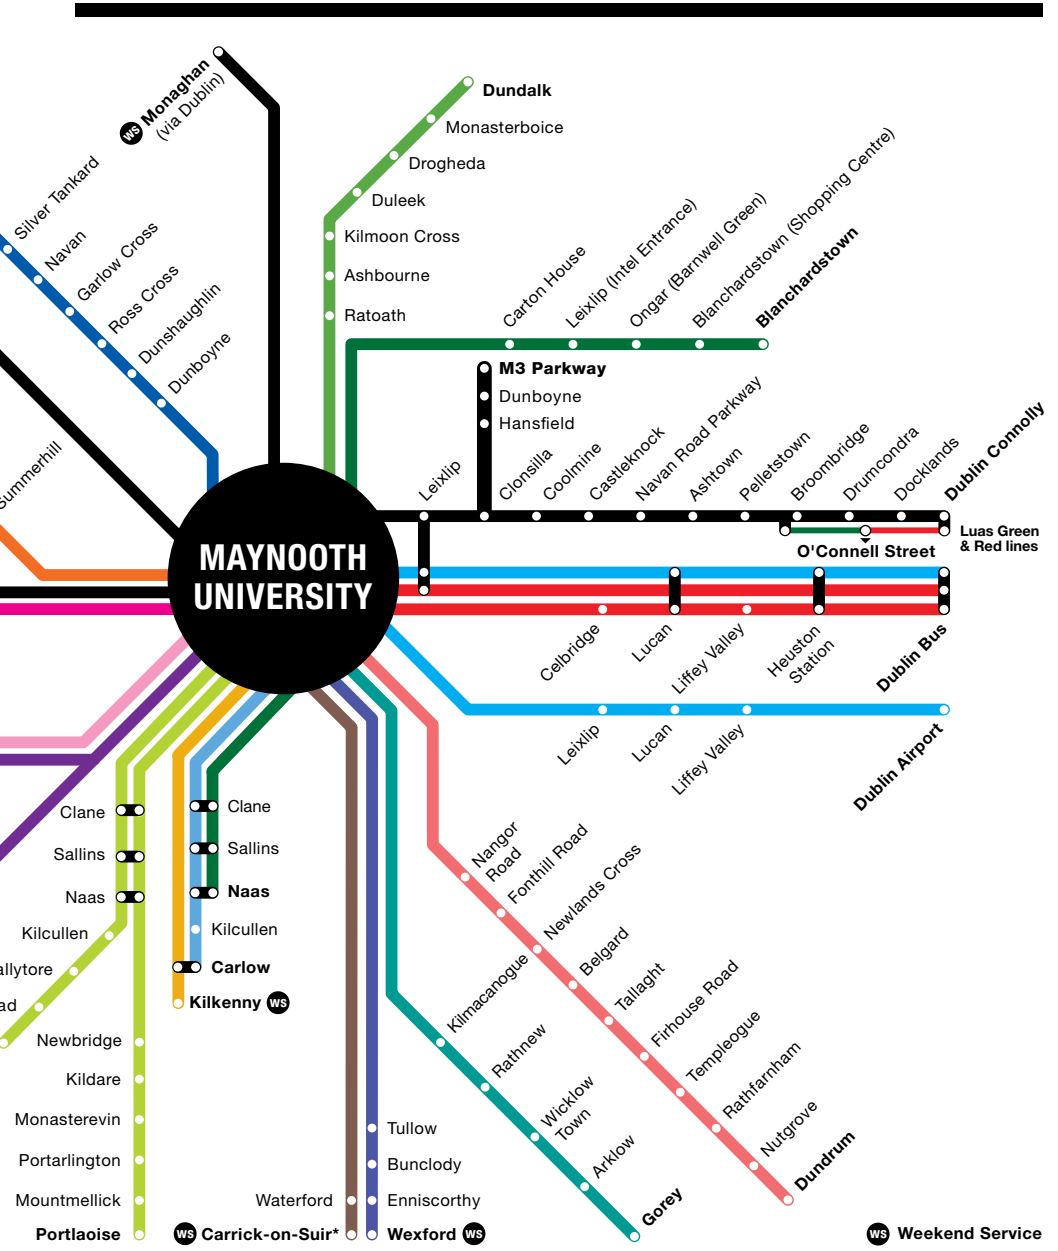

MAYNOOTH UNIVERSITY

WS Carrick-on-Suir*

WS Weekend Service