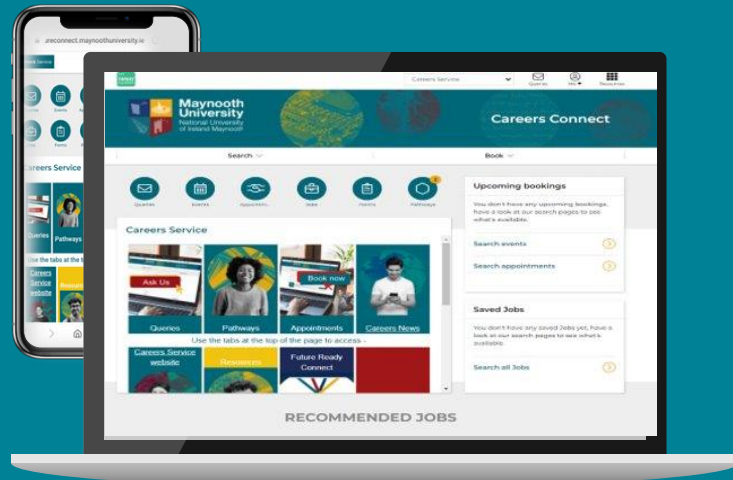

[Activelink](#)

[Publicjobs.ie](#)

[Careers Connect](#) - Jobs e.g. [Peter Mc Verry Trust Grad Programme](#) / Care Worker/Support worker roles etc.

Have you used the Careers Service yet?

- From 1st year onwards
- Any careers related questions
- Help in getting started when you don't know what to do
- Use Careers Connect to engage with us

➤ Appointments

➤ Send us your Questions

- Drop-in Help-desk

www.maynoothuniversity.ie/careers

Careers Service Help Desk

The Careers Service Help Desk will be open

- Tuesday 10.00 am to 12.30 pm.
- Wednesday 10.00 am to 12.30 pm.
- Thursday 10.00 am to 12.30 pm.

Careers Service Appointments

- Book through Careers Connect – In-person and Online

Book appointments and send us your questions through Careers Connect (Monday- Friday)

Ask questions & Book Appointments on Careers Connect