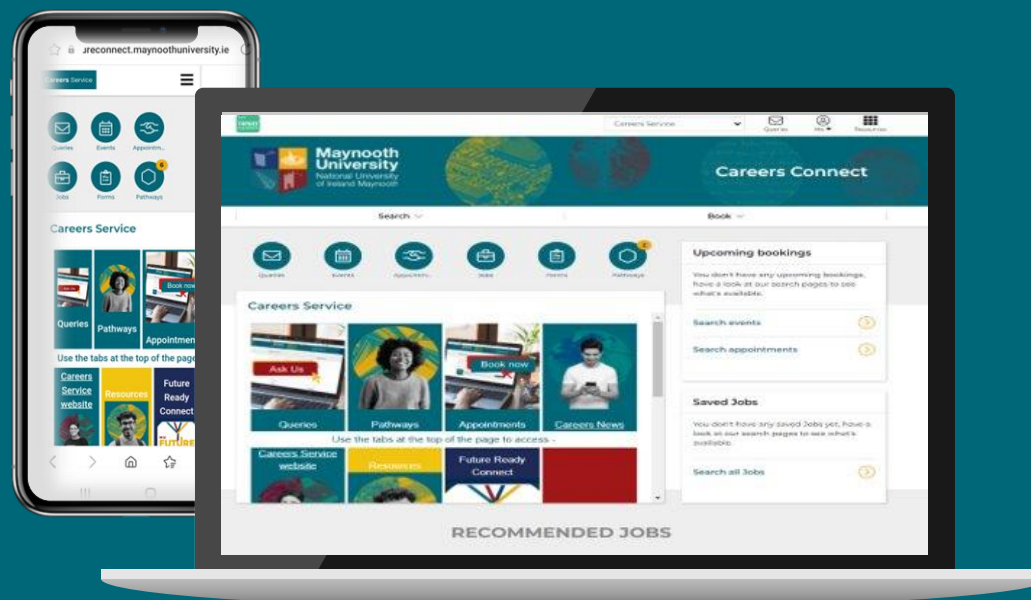

People

View

Edit

Revisions

Access control

- [Clone content](#)

Careers Connect

Careers Connect is part of **MU FutureConnect** - your **Careers & Employability portal**, and is your one stop shop to engage with the Careers Service. On **Careers Connect** you can ask questions and/or book meetings with careers advisers and view our Jobs and Events Listings. You can also set email alerts for jobs and events.

Current MU Registered Students (Undergraduate and Postgraduate)

[Login with your MU login details](#)

Once you have logged in to the system you can update your profile and if you wish, sign up for email alerts from us on advertised jobs and up-coming careers events.

Send us your questions

Book Careers Appointments

Careers Connect

Ask Questions
&
Find Careers Information

Search Graduate Jobs
&
Careers Events

Book Appointments
with Careers Advisers

Careers Interest Tests
&
Useful Resources

Find out more – Scan me

@Maynoothuni_Careers_Service

Any Questions?

Careers Connect

- ✓ Careers Information / Questions
- ✓ Careers Appointments

www.maynoothuniversity.ie/careers

 @maynoothuni_careers_service