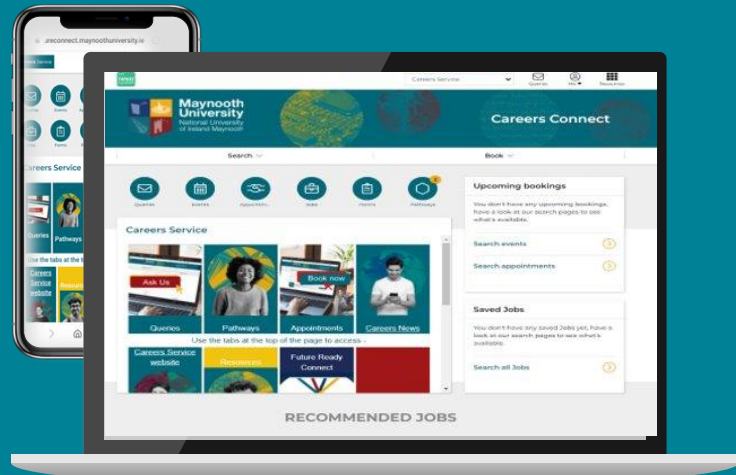

- From 1st year onwards
- Any careers related questions
- Help in getting started when you don't know what to do
- Use Careers Connect to engage with us

➤ Appointments

➤ Send us your Questions

- Drop-in Help-desk

www.maynoothuniversity.ie/careers